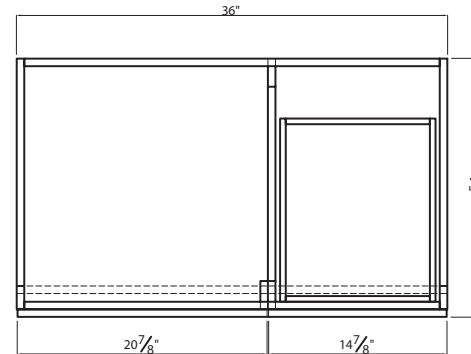

# SHEFFIELD COLLECTION

36"

SKU # 605-9547  
36"W X 34"H X 21-3/4"D

## Product Specifications:

- 1 door, 2 drawers
- Cloud gray finish
- Transitional - style door and drawers
- Particle board laminated construction and painted MDF doors
- Soft-close door and drawers for smooth and quiet use
- Hardware, vanity top and faucet not included
- Recessed toe-kick

36" Sheffield Vanity Base